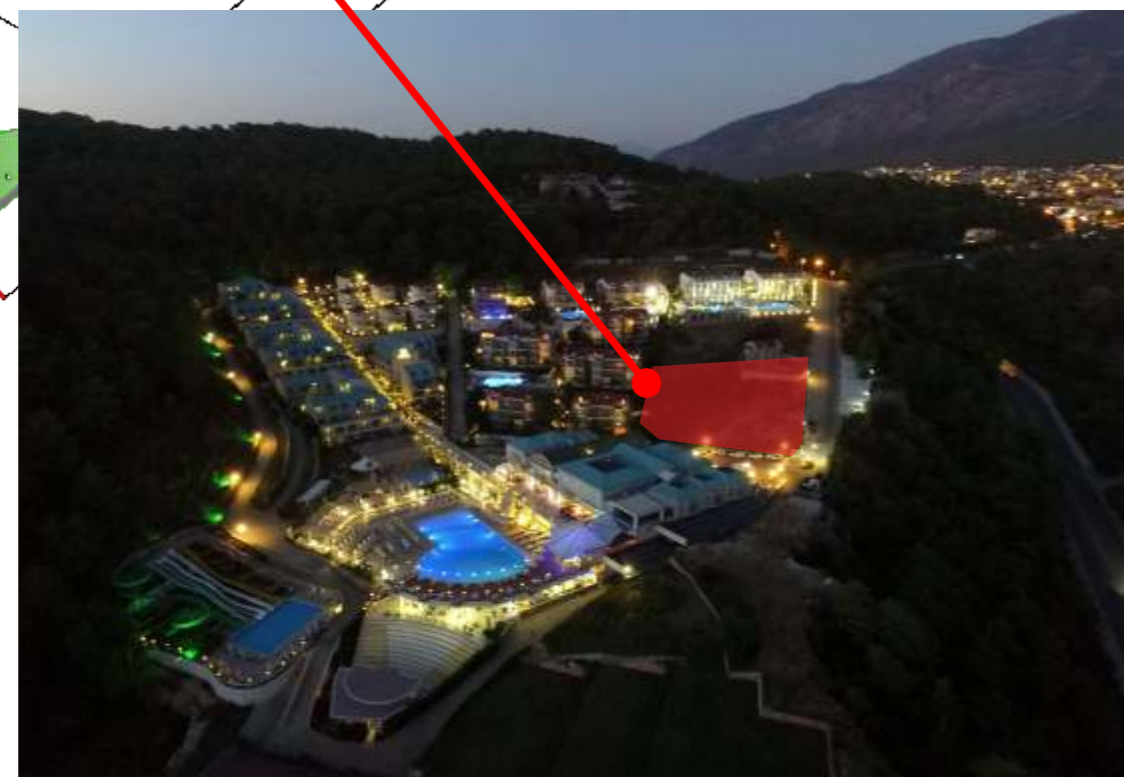

New Exclusive Suites